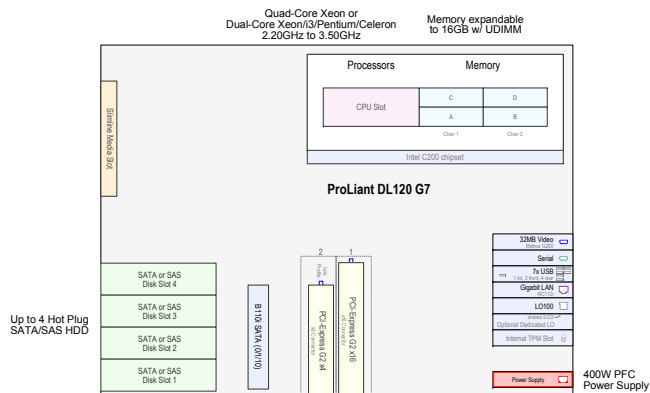

Memory

UDIMM

- 4GB 2Rx8 PC3-10600E 9.800072-B21
- 2GB 2Rx8 PC3-10600E 9.800074-B21

Security

- TPM 4B8099-B21 G

I/O Exp.

- Dedicated Mgmt. Port 510105-B21

Hard Drive

HP SATA	HP SAS
2TB 3G 7.2K SATA MDL HDD 507632-B21	2TB 6G 7.2K SAS DP MDL HDD 507616-B21
1TB 3G 7.2K SATA MDL HDD 454146-B21	1TB 6G 7.2K SAS DP MDL HDD 507614-B21
500GB 3G 7.2K SATA MDL HDD 458928-B21	600GB 6G 15K SAS DP ENT HDD 516828-B21
250GB 3G 7.2K SATA ETY HDD 571230-B21	450GB 6G 15K SAS DP ENT HDD 516816-B21
160GB 3G 7.2K SATA ETY HDD 458945-B21	300GB 6G 15K SAS DP ENT HDD 516814-B21

Removable

- 9.5mm SATA DVD-RW 481045-B21
- 9.5mm SATA DVD-RW 481047-B21

Communication

- HP NC112T PCIe Gig 503746-B21
- HP NC360T PCIe Dual Gig 412648-B21
- HP NC365T PCIe Quad Gig 593722-B21
- HP NC373F PCIe Gig Multi 394793-B21
- HP NC373T PCIe Gig Multi 394791-B21
- HP NC375T PCIe Quad Gig 538696-B21
- HP NC382T PCIe Dual Gig Multi 458492-B21

Pwr Supply

- 880W HP Redundant 510705-B21

ProLiant DL120 G7 Server Models

Part Number	Description
Entry Models	
628690-xx1	DL120G7 C3.10GHz/1333 DC-3MB Cache, 2GB, 250GB, B110i RAID, 400W
Base Models	
628691-xx1	DL120G7 X3.10GHz/1333 QC-8MB Cache, 4GB, 250GB, B110i RAID, 400W
Performance Models	
628692-xx1	DL120G7 X3.30GHz/1333 QC-8MB Cache, 4GB, P212/256MB, 400W

Country Code Key

-001	US
-291	Japan
-371	APD
-421	EURO
-AA1	PRC

This Visual Solution Document is deemed to be valid and accurate as of the date shown below.