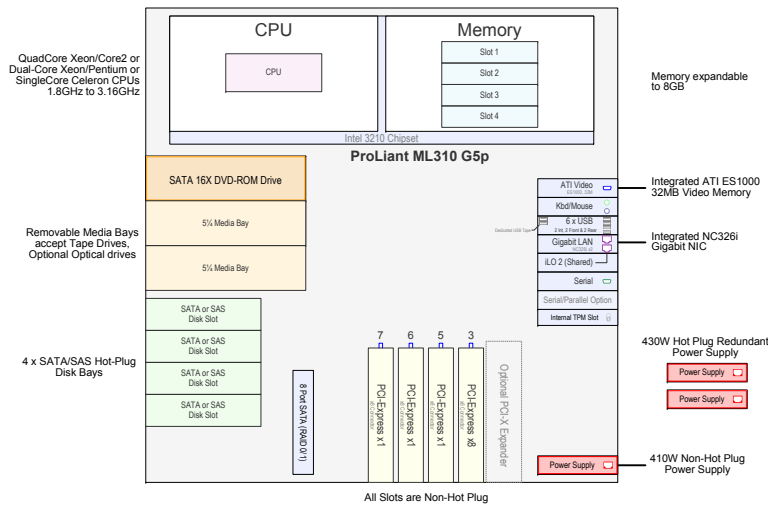

ProLiant ML310 G5p Server Models

Part Number	Description
515866-xx1	ML310G5p C2Q2.66/1333 QC-6MB Cache, 1GB, SATA RAID, DVD-ROM, 430W HP Redundant PS
515867-xx1	ML310G5p X3.00/1333 DC-6MB Cache, 1GB, SATA RAID, DVD-ROM, 410W non-HP non-Redundant PS

Country Code Key			
-001	NA	-011	Australia
-031	UK	-041	Germany
-051	France	-201	Brazil
-291	Japan	-371	AP
-421	Euro		

This Visual Solution Document is deemed to be valid and accurate as of the date shown below.